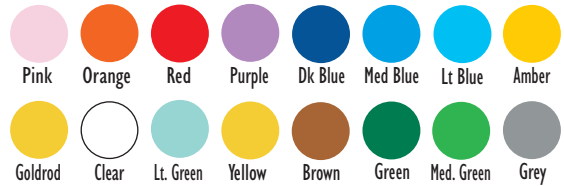

# Chart Dividers

16 Colors to Choose From:

16 Colors to Choose From:

## Custom Tyvek<sup>®</sup> Dividers

BEAM<sup>®</sup> Tyvek<sup>®</sup> Custom Dividers are virtually rip proof! Ideal for intermediate application use.

- Colorful mylar coated tabs
- Side and top open styles printed in black on both sides
- Shipped collated and bulk packaged

Product	Description	100-199	200-299	300-399	400-499	500+
#222001	1 Tab/Set	3.98	1.94	1.26	.92	.71
#222002	2 Tab/Set	4.03	1.98	1.55	1.38	1.27
#222003	3 Tab/Set	4.07	2.35	2.01	1.81	1.69
#222004	4 Tab/Set	4.12	2.80	2.43	2.20	2.08
#222005	5 Tab/Set	4.30	3.24	2.84	2.60	2.44
#222006	6 Tab/Set	4.73	3.63	3.19	2.95	2.79
#222007	7 Tab/Set	5.19	4.01	3.55	3.29	3.13
#222008	8 Tab/Set	5.55	4.33	3.89	3.63	3.46
#222009	9 Tab/Set	5.96	4.69	4.22	3.96	3.79
#222010	10 Tab/Set	6.34	5.05	4.52	4.26	4.08
#222011	11 Tab/Set	7.11	5.56	4.99	4.68	4.46
#222012	12 Tab/Set	7.55	5.95	5.38	5.03	4.81
#222013	13 Tab/Set	7.85	6.20	5.65	5.31	5.07
#222014	14 Tab/Set	8.14	6.48	5.91	5.56	5.33
#222015	15 Tab/Set	8.44	6.75	6.18	5.82	5.58

Product	Description	100-199	200-299	300-399	400-499	500+
#221001	1 Tab/Set	3.13	1.52	.99	.73	.57
#221002	2 Tab/Set	3.15	1.55	1.04	.88	.78
#221003	3 Tab/Set	3.18	1.58	1.25	1.04	.94
#221004	4 Tab/Set	3.20	1.81	1.45	1.24	1.13
#221005	5 Tab/Set	3.23	2.04	1.63	1.43	1.28
#221006	6 Tab/Set	3.32	2.20	1.79	1.58	1.42
#221007	7 Tab/Set	3.58	2.38	1.94	1.70	1.58
#221008	8 Tab/Set	3.74	2.52	2.10	1.85	1.70
#221009	9 Tab/Set	3.99	2.69	2.22	2.00	1.86
#221010	10 Tab/Set	4.18	2.87	2.36	2.14	1.98
#221011	11 Tab/Set	4.80	3.23	2.66	2.39	2.20
#221012	12 Tab/Set	5.07	3.46	2.88	2.60	2.40
#221013	13 Tab/Set	5.25	3.56	3.03	2.71	2.53
#221014	14 Tab/Set	5.40	3.67	3.13	2.82	2.64
#221015	15 Tab/Set	5.53	3.80	3.27	2.94	2.76