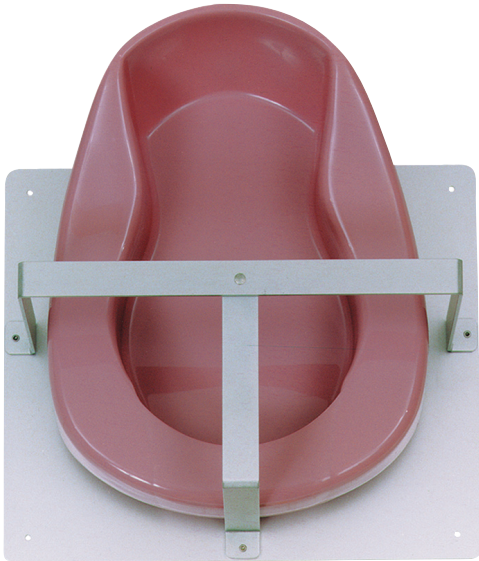

Improve business efficiency • Improve employee workplace safety • Improve patient care & management

Single Bedpan Rack
#303512

Single Bedpan Rack

#303512

Fastens to wall or bedside cabinet. Securely holds one bedpan.

Features:

Construction: Aluminum

Size: 12" H x 14" W

- Aluminum design eliminates the possibility of rusting